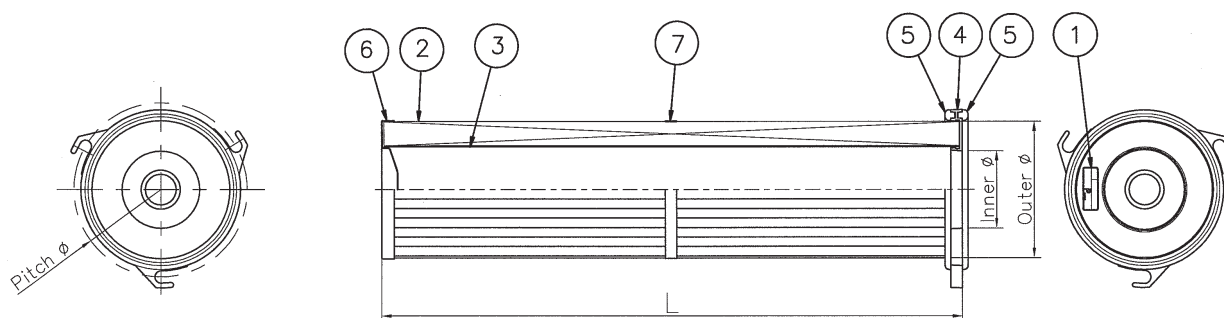

Replacement Elements Cartridges

Series 145

Quick Fix 3 top flange
Closed bottom

SPECIFICATIONS

Number	Description
1	Marking
2	Media pack
3	Inner liner
4	Top end cap - quick fix
5	Gasket (top and bottom)
6	Bottom end-cap closed
7	Outer strap

Symbol	Dimension
L	600 - 1000 - 1200 mm
Inner DIA	80 mm
Outer DIA	142 mm
Pitch	180 mm

Available media qualities:

- Ultra-Web® SB
- Ultra-Web® SB Anti-Static
- BonDura™
- BonDura™ Anti-Static

Replacement Elements Cartridges
